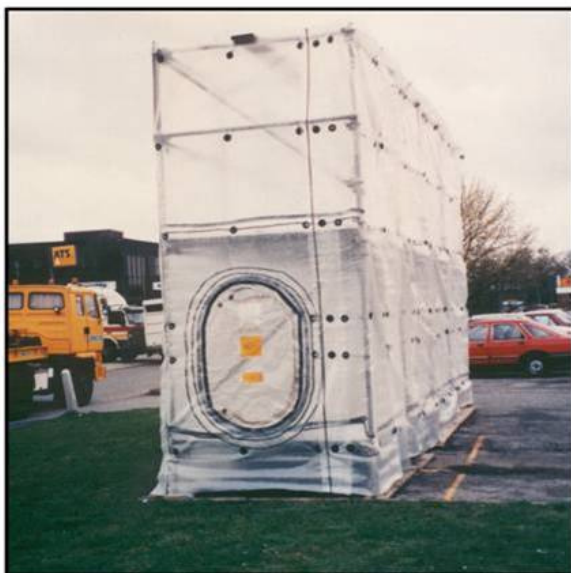

# ***Smoke Bomb Test 100% Containment***

***Demonstration of total containment  
using Monarflex scaffold sheeting.  
Negative pressure can be seen to  
contain the smoke within the lower chamber  
while the upper chamber remains free  
of contamination.***