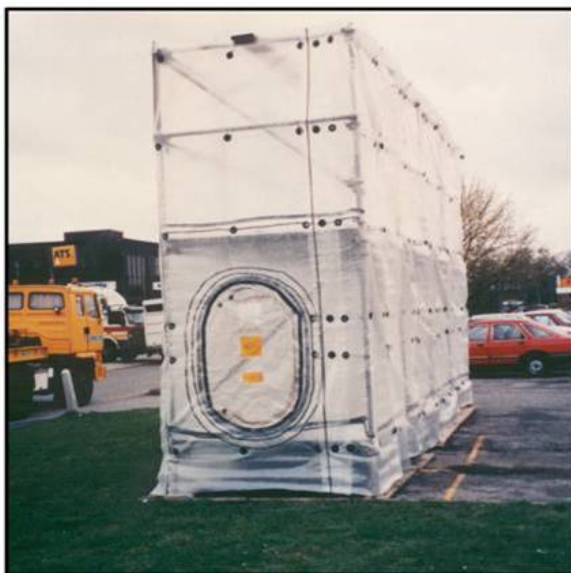

Smoke Bomb Test 100% Containment

***Demonstration of total containment
using Monarflex scaffold sheeting.
Negative pressure can be seen to
contain the smoke within the lower chamber
while the upper chamber remains free
of contamination.***